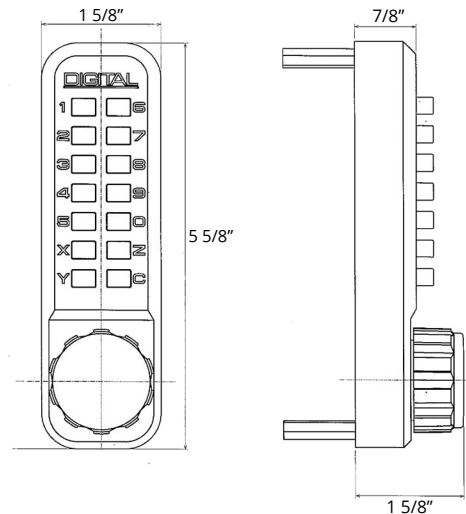

## DIMENSIONS & SPECIFICATIONS

### Dimensions:

- Length: 5 5/8"
- Width: 1 5/8"
- Depth: 1 5/8"

Total Coverage with Trim Plates: 6" L x 2 1/2" W

Door Thickness: 1 1/8" to 2"

Fits doors 1/8" thick and up with Thin Door Kit

Fits doors up to 5" thick with Extension Kit

Long Throw Bar: 2 1/4"

Short Throw Bar: 7/8"

Material: Zinc-plated steel

Teflon coated stainless steel interior components

For Exterior & Interior Use

Weather Resistant

Lifetime Mechanical Warranty