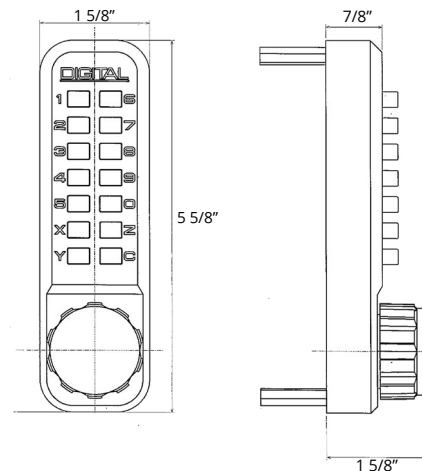

FEATURES

- Mechanical, keyless, narrow stile deadbolt lock
- Replaces Adams-Rite style lock
- One user code
- Knob on exterior, thumb turn on interior
- Changeable handing
- 1 1/8" backset
- Ideal for gates and aluminum storefront doors

OPTIONS

Single Combination, Double Combination

DIMENSIONS & SPECIFICATIONS

Dimensions:

- Length: 5 5/8"
- Width: 1 5/8"
- Depth: 1 5/8"

Total Coverage with Trim Plates: 6" L x 2" W

Door Thickness: 1 1/8" to 2", up to 5" with Extension Kit

Material: Zinc-plated steel

Teflon coated stainless steel interior components

Five-ply laminated steel bolt

Concealed hardened steel pin for maximum security

For Exterior & Interior Use

Weather Resistant

Lifetime Mechanical Warranty

ORDERING INFORMATION

Finish	Single Combination	Double Combination
Antique Brass	2900AB	2900ABDC
Bright Brass	2900BB	2900BBDC
Bright Chrome	2900BC	2900BCDC
Jet Black	2900JB	2900JBDC
Marine Grade	2900MG	2900MGDC
Oil Rubbed Bronze	2900OIL	2900OILDC
Satin Chrome	2900SC	2900SCDC
Satin Nickel	2900SN	2900SNDC
White	2900WH	2900WHDC