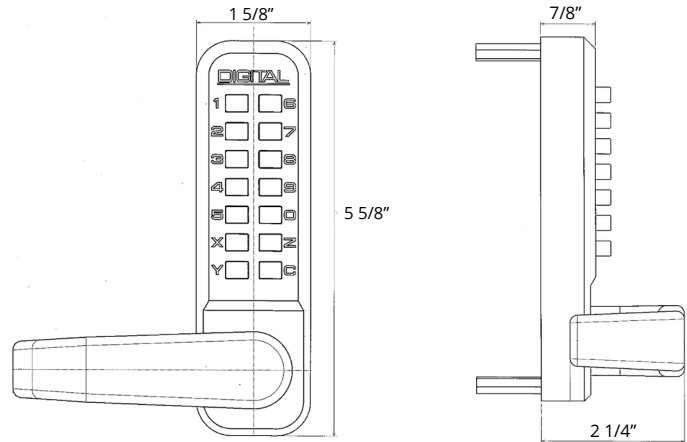

FEATURES

- Mechanical, keyless, narrow stile lever handle lock
- Locks automatically (with passage function)
- Replaces Adams-Rite style lock
- One user code
- Lever on exterior and interior
- Changeable handing
- 1 1/8" backset
- Ideal for aluminum storefront doors

OPTIONS

Single Combination, Double Combination

DIMENSIONS & SPECIFICATIONS

Dimensions:

- Length: 5 5/8"
- Width: 1 5/8"
- Depth: 2 1/4"

Total Coverage with Trim Plates: 6 1/2" L x 2 1/2" W
Door Thickness: 1 1/8" to 2", up to 5" with Extension Kit
Backset: 1 1/8"

Material: Zinc-plated steel
Teflon coated stainless steel interior components
For Exterior & Interior Use
Weather Resistant
Lifetime Mechanical Warranty

ORDERING INFORMATION

Finish	Single Combination	Double Combination
Antique Brass	2985AB	2985ABDC
Bright Brass	2985BB	2985BBDC
Bright Chrome	2985BC	2985BCDC
Jet Black	2985JB	2985JBDC
Marine Grade	2985MG	2985MGDC
Oil Rubbed Bronze	2985OIL	2985OILDC
Satin Chrome	2985SC	2985SCDC
Satin Nickel	2985SN	2985SNDC
White	2985WH	2985WHDC