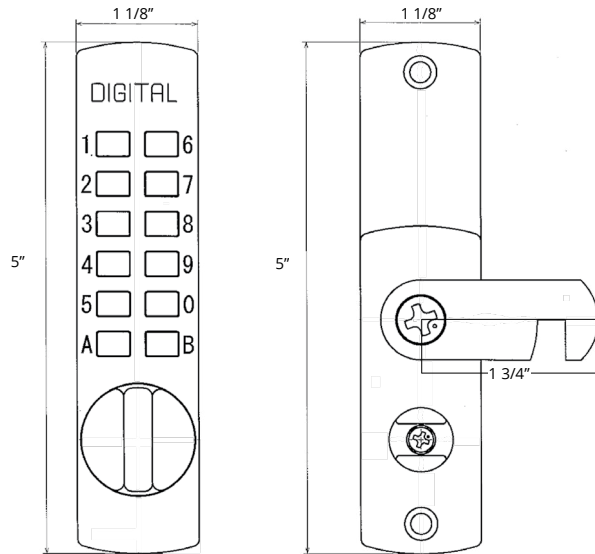

FEATURES

- Mechanical, keyless, push button lock
- Surface mount cam lock
- Ideal for cabinet doors
- One user code
- Low profile
- Compatible with:**
- C-25 Pull Handle (sold separately)
- C-25 Pull Handle not available in BB or MG

DIMENSIONS & SPECIFICATIONS

Exterior Dimensions:

- Length: 5"
- Width: 1 1/8"
- Depth: 1 3/4"

Interior Dimensions:

- Length: 5"
- Width: 1 1/8"
- Depth: 1 1/4"

Door Thickness: 1 1/8" to 2"

- Fits doors 1/8" thick and up with Thin Door Kit
- Fits doors up to 5" thick with Extension Kit
- For Exterior & Interior Use
- Weather Resistant
- Lifetime Mechanical Warranty