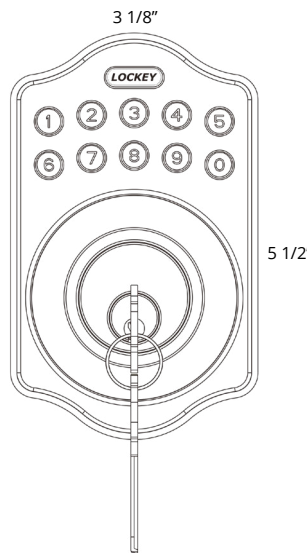

Remote Control (sold separately)

DIMENSIONS & SPECIFICATIONS

Exterior Dimensions:

- Length: 5 1/2"
- Width: 3 1/8"
- Depth: 1 3/16"

Interior Dimensions:

- Length: 7 1/4"
- Width: 2 3/4"
- Depth: 1 3/4"

Door Thickness: 1 3/8" to 2"

Material: Stainless steel

Deadbolt: Adjustable backset deadbolt

Cylinder: 5 pin Schlage keyway

Power: 4 AA Alkaline batteries

Keys Included: 2

Weather Resistant Exterior Lock Body

Inside Lock Body for Interior Use Only

ORDERING INFORMATION

Finish

- Antique Brass
- Bright Brass
- Satin Chrome
- Satin Nickel
- Antique Bronze

Order

- E910AB
- E910BB
- E910SC
- E910SN
- E910ABZ