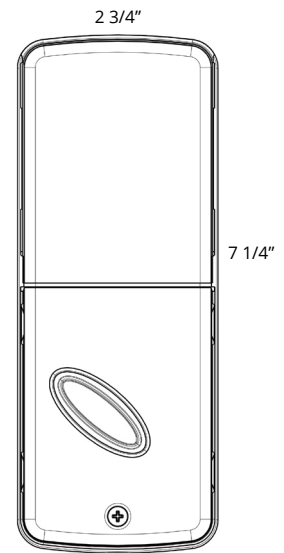

Remote Control (sold separately)

DIMENSIONS & SPECIFICATIONS

Exterior Dimensions:

- Length: 5 1/2"
- Width: 3 1/8"
- Depth: 1 3/16"

Interior Dimensions:

- Length: 7 1/4"
- Width: 2 3/4"
- Depth: 1 3/4"

Door Thickness: 1 3/8" to 2"

Material: Stainless steel

Deadbolt: Adjustable backset deadbolt

Cylinder: 5 pin Schlage keyway

Power: 4 AA Alkaline batteries

Keys Included: 2

Weather Resistant Exterior Lock Body

Inside Lock Body for Interior Use Only