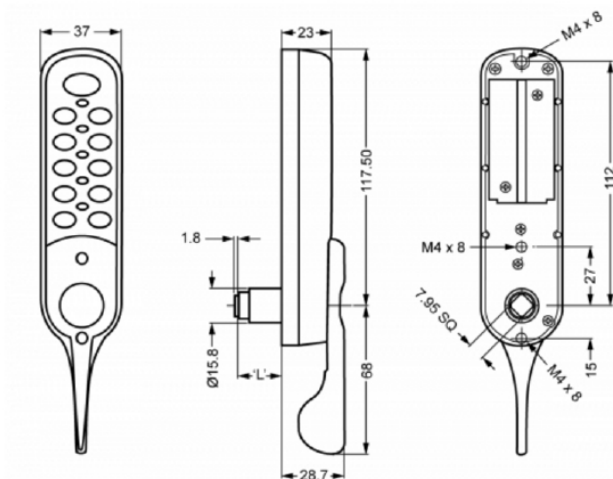

## DIMENSIONS & SPECIFICATIONS

### External Dimensions:

- Length: 185.5mm (7.3")
- Width: 37mm (1.46")
- Depth: 28.7mm (1.13")

**Mounting Hole Shape:** 2 or 3 point mounting (see technical drawing)

**Spindle Length:** 20mm standard, 24mm by special order\*

**Power:** 2 x AA Battery (Alkaline)

**Operations:** Up to 80,000 cycles per pair of AA batteries

**Low Battery:** LED lights with battery condition indicator

**Material:** Zinc diecast

**Finish:** Powder coated

**Standard Cam Capability:** 1/4" to 1 1/2"

**Keys Included:** 2

For Internal use