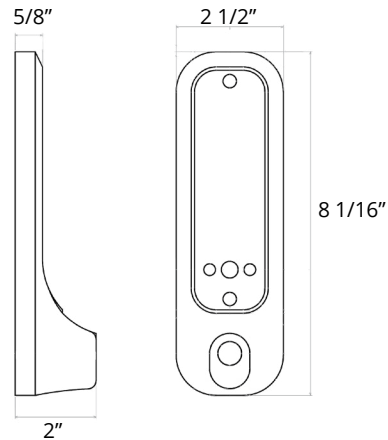

Dimensions with 2835 & KOS 2835 Installed:

- Length: 8 1/16"
- Width: 2 1/2"
- Depth: 2 3/4"

Door Thickness: 1 1/8" to 2", up to 5" with Extension Kit

Material: Aluminum

Reversible Handing

For Exterior & Interior Use

Weather Resistant

Lifetime Mechanical Warranty