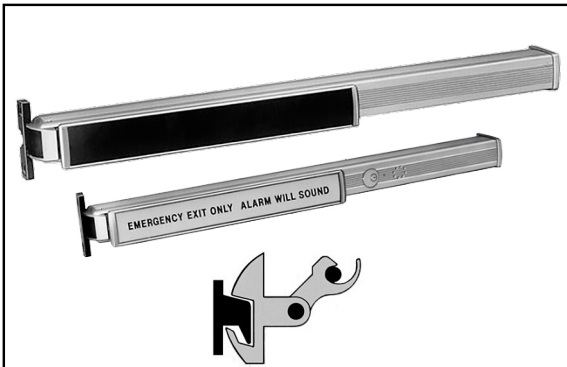

PB1142 SS

Available LOCKEY Panic Bars:

Standard: PB1100

Aluminum: PB1100 AL

Stainless Steel: PB1100 SS

Fire Rated: PB1100 FR

For 48" Doors: PB1142

Stainless Steel, for 48" Doors: PB1142 SS

PB2500 PANIC BARS

UL Certified ANSI/BHMA 156.3 2008, Grade 1
Listed by CA State Fire Marshall & ADA Compliant
Made in the USA

Weather Resistant

Non-handed

Standard lengths for 36" or 48" doors/gates

Can be field cut for undersized doors/gates

Designed for narrow stile aluminum doors

The PB2500 and PB2500 Alarm Bar

have a patented double-interlocking system, making it virtually impossible to tamper with, pry, or force open.

36" Doors

PB2500

PB2500 Alarm