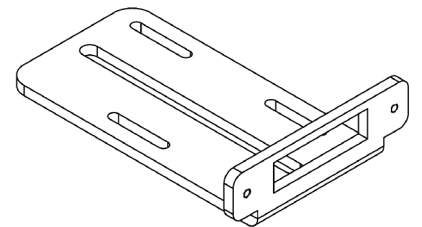

SB2900

Strike Bracket

Compatible with LockeyUSA 2900, 2950

Mounting hardware included:

Strike Bracket, 3" U-Bolt, 3/8" Spin Lock Nut, 1" Self-Tapping Screw, 3/8" x 3/4" Bolt

SB2985

Strike Bracket

Compatible with LockeyUSA 2930, 2985

Mounting hardware included:

Strike Bracket, Strike Plate, Strike Plate Adapter, 3" U-Bolt, Latch Cover, Phillips Screw, 3/8" Spin Lock Nut, 1" Self-Tapping Screw, 3/8" x 3/4" Bolt

DIMENSIONS & SPECIFICATIONS

Dimensions on gate:

Length: 7"

Width: 4 7/8"

Post Size: Up to 3"

Material: 1/4 HRPO, 14 GA HRPO

SB2985 Strike Plate Material: Stainless Steel with Mounting Screws

Finish: Silver powder coated

For Exterior & Interior Use

Weather Resistant

ORDERING INFORMATION

Compatible With:

2900, 2950

2930, 2985

Order Number:

SB2900

SB2985