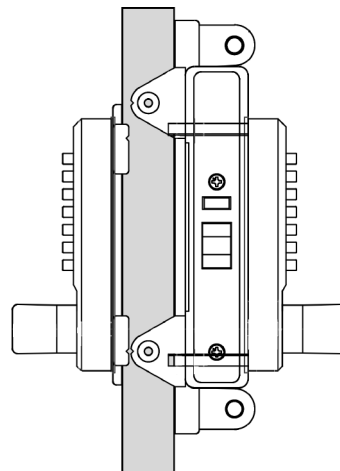

Double Combination installed on gate, side view

ORDERING INFORMATION

Finish

- Jet Black Marine Grade
- Satin Chrome Marine Grade

Single Combination

- GL2JBMG
- GL2SCMG