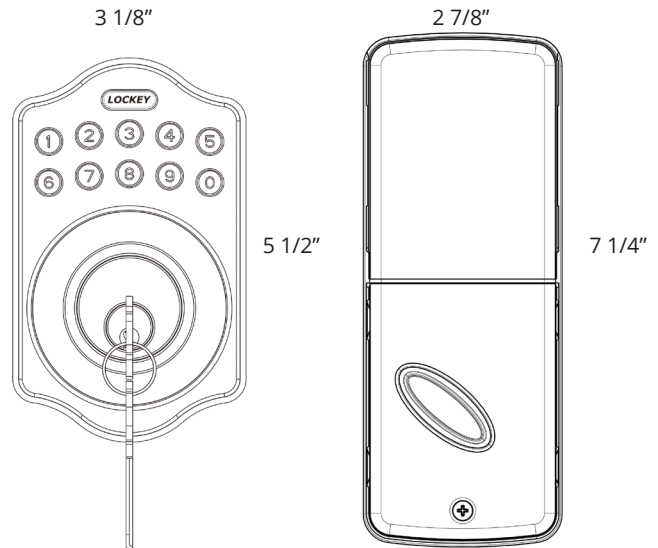

- Length: 5 1/2"
- Width: 3 1/8"
- Depth: 1 3/8"

**Interior Dimensions:**

- Length: 7 1/4"
- Width: 2 7/8"
- Depth: 1 3/4"

**Door Thickness:** 1 3/8" to 1 3/4"

**Door Prep Cross Bore:** 2 1/8"

**Door Prep Edge Bore:** 1"

**Material:** Stainless steel

**Latch:** Adjustable

**Cylinder:** 5 pin Schlage keyway

**Power:** 4 AA Alkaline batteries

**Keys Included:** 2

Weather Resistant Exterior Lock Body

Inside Lock Body for Interior Use Only