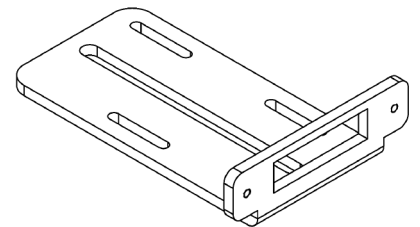

SB2900

Strike Bracket

Compatible with LockeyUSA 2900, 2950

Mounting hardware included:

Strike Bracket, 3" U-Bolt, 3/8" Spin Lock Nut,
1" Self-Tapping Screw, 3/8" x 3/4" Bolt

SB2985

Strike Bracket

Compatible with LockeyUSA 2930, 2985

Mounting hardware included:

Strike Bracket, Strike Plate, Strike Plate Adapter,
3" U-Bolt, Latch Cover, Phillips Screw, 3/8" Spin Lock Nut,
1" Self-Tapping Screw, 3/8" x 3/4" Bolt

DIMENSIONS & SPECIFICATIONS

Dimensions on gate:

Length: 7"

Width: 4 7/8"

Post Size: Up to 3"

Material: 1/4 HRPO, 14 GA HRPO

SB2985 Strike Plate Material: Zinc-plated steel

Finish: Silver powder coated

For Exterior & Interior Use

Weather Resistant

ORDERING INFORMATION

Compatible With:

2900, 2950

2930, 2985

Order Number:

SB2900

SB2985